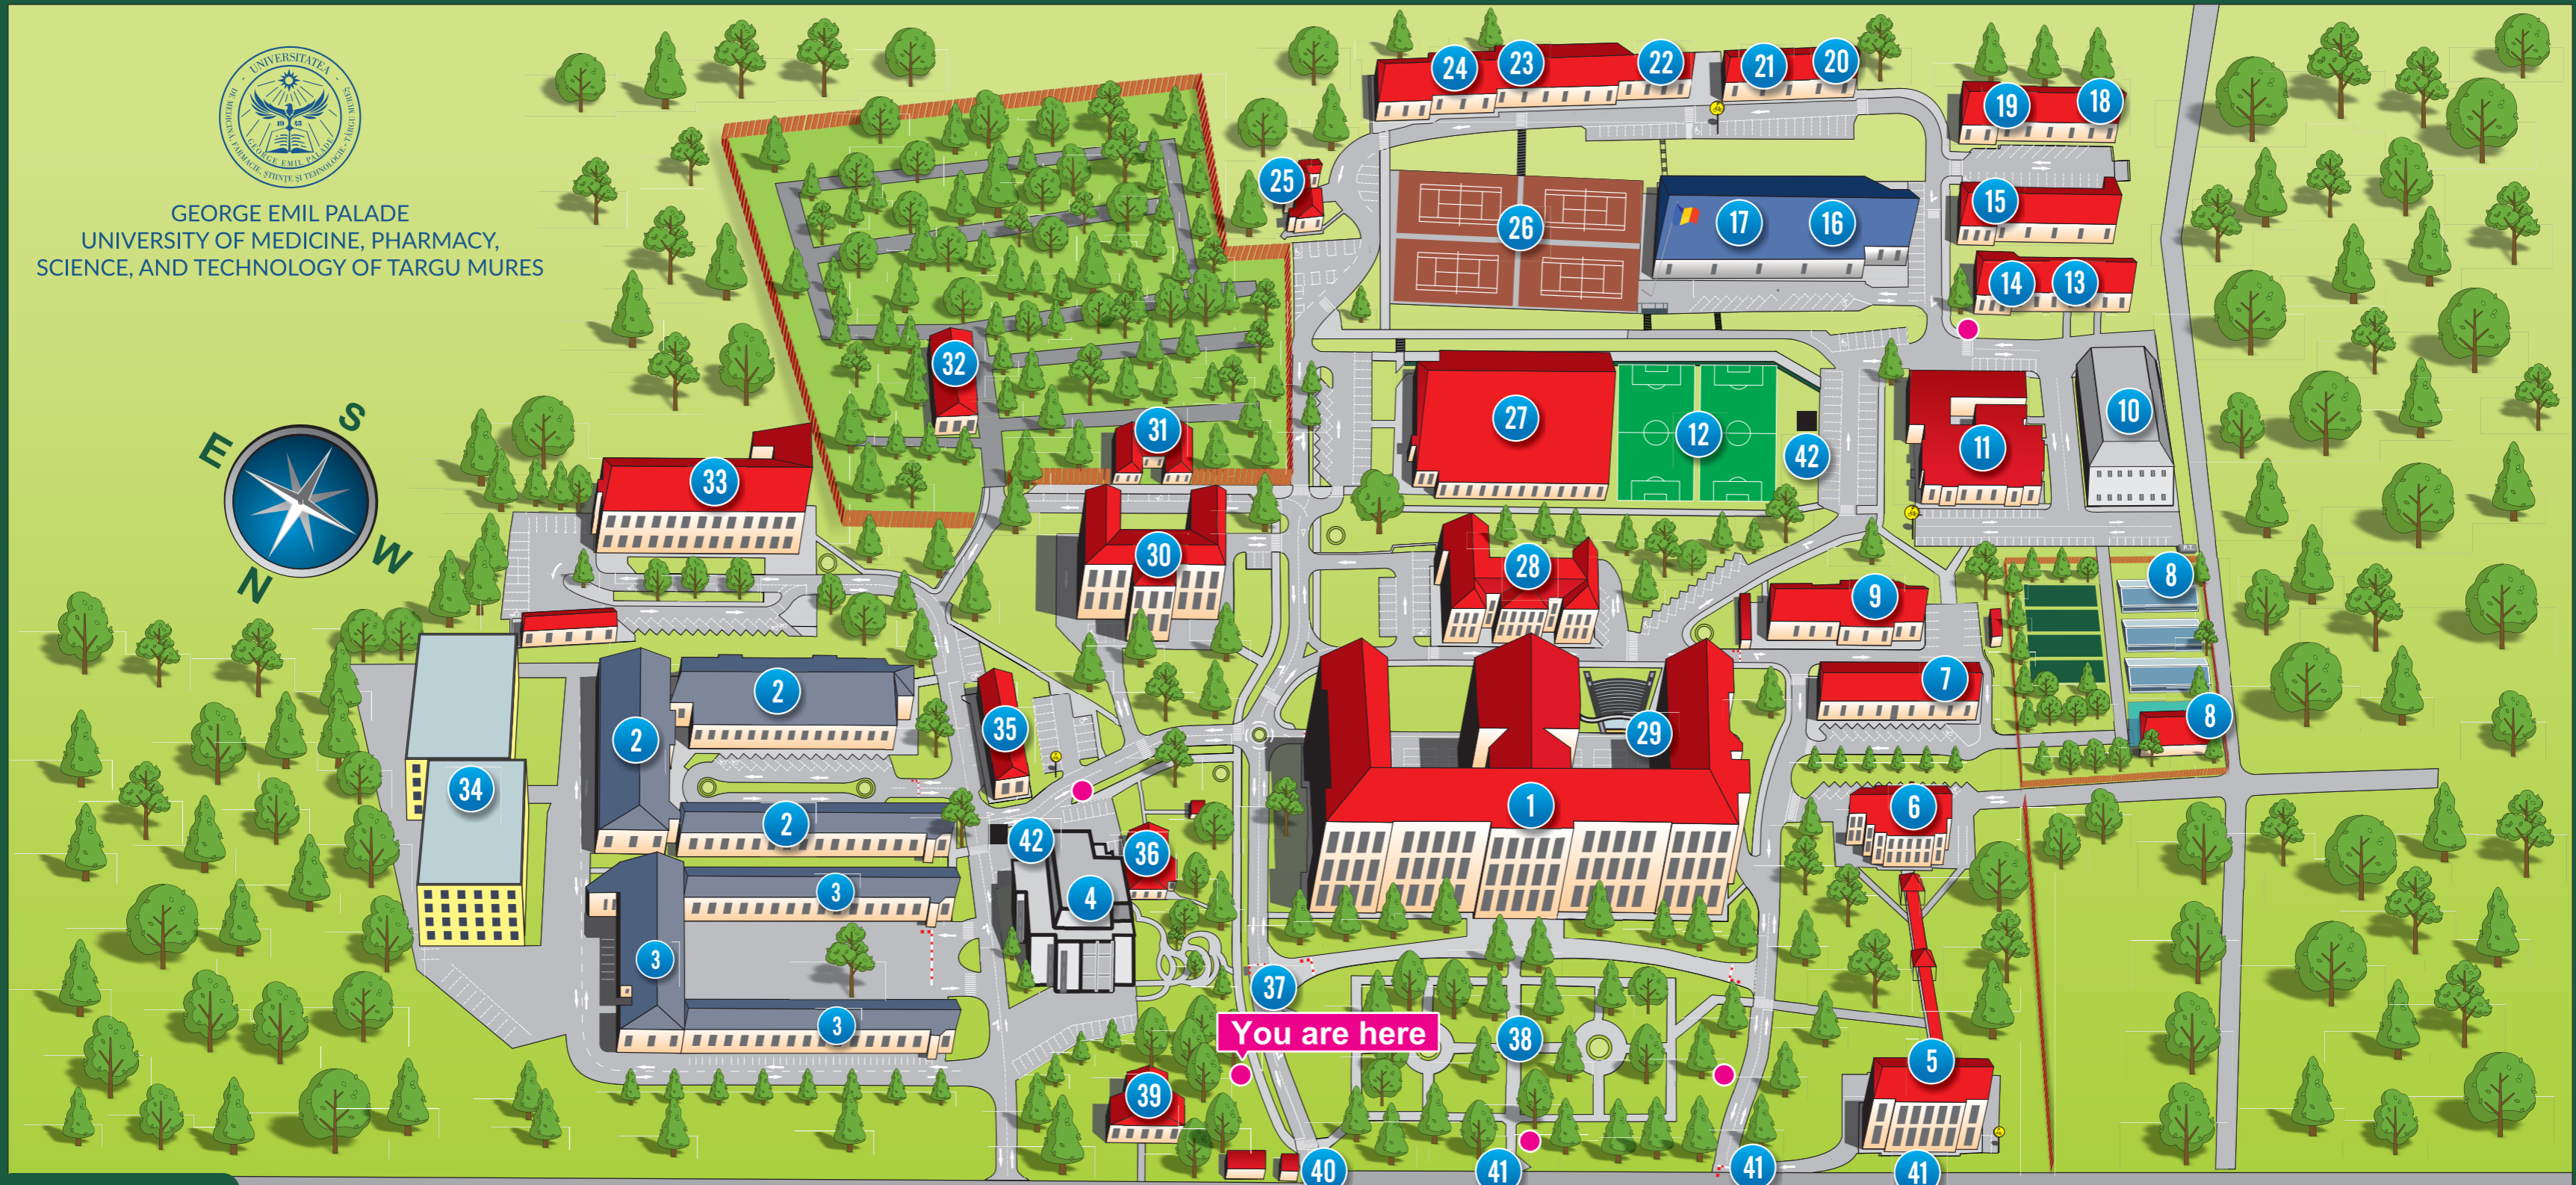

GEORGE EMIL PALADE  
UNIVERSITY OF MEDICINE, PHARMACY,  
SCIENCE, AND TECHNOLOGY OF TARGU MURES

**LEGEND:**

|   |                                      |  |                                   |
|---|--------------------------------------|--|-----------------------------------|
| 1. Faculty of Medicine – Main Building                                | 12. Mini football fields             | 23. “Hypnos” Accommodation spaces        | 34. Student dormitory             |
| 2. Faculty of Dental Medicine   | 13. Experimental station             | 24. “Hestia” Canteen-Restaurant          | 35. Maintenance workshop          |
| 3. Faculty of Pharmacy  | 14. Faculty of Pharmacy laboratories | 25. Teaching spaces                      | 36. University House              |
| 4. Multicultural Center – University Library                          | 15. Biobase                          | 26. Tennis courts                        | 37. Vehicle access barrier        |
| 5. Library  | 16. University Sports Club           | 27. Multipurpose sports hall             | 38. Dendrological park            |
| 6. Simulation and Practical Skills Center                             | 17. “Dr. Anton Pongracz” Sports Hall | 28. Institute of Forensic Medicine       | 39. Regional Public Health Center |
| 7. General Administration Building                                    | 18. Teaching spaces                  | 29. “At O’clock” Amphitheater            | 40. Main vehicle gate             |
| 8. Research Center for Medicinal and Aromatic Plants – Greenhouses    | 19. Administrative spaces            | 30. Pediatric Clinic                     | 41. Pedestrian access gates       |
| 9. University Press Publishing House – Coffee, Tea & Books – UMFStore | 20. Fitness room                     | 31. Guest house                          | 42. Parking payment machine       |
| 10. Advanced Center for Medical and Pharmaceutical Research           | 21. Fencing hall                     | 32. Botanical Garden                     |                                   |
| 11. “Salus per Aquam” Recovery and Training Center (swimming pool)    | 22. Physiotherapy and recovery room  | 33. Psychiatry and Endocrinology Clinics |                                   |